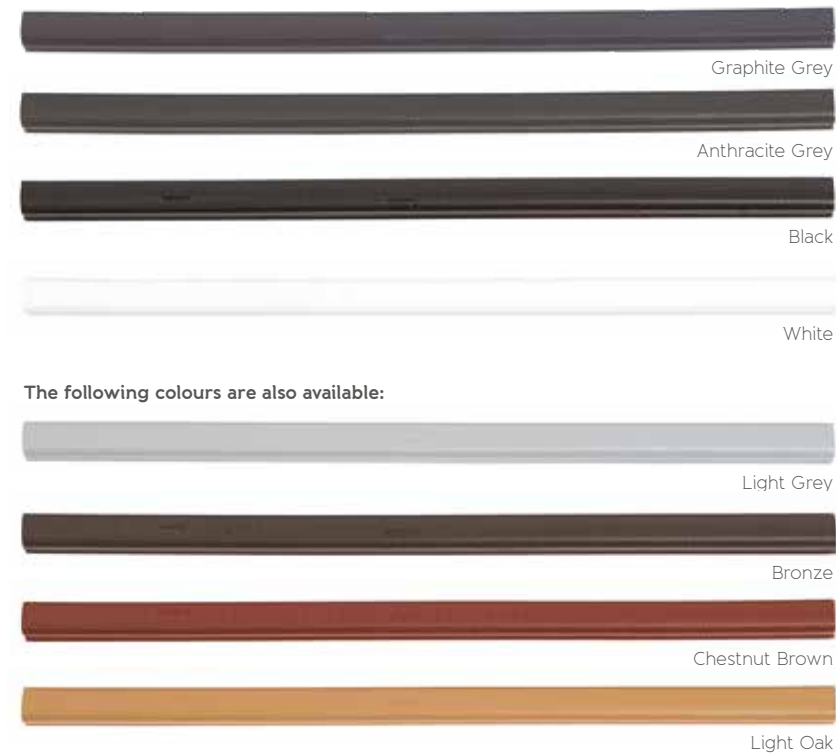

Door Colour	Recommended seal colour
A. 7015M and 9007M	Graphite Grey
B. 7016M	Anthracite Grey
C. 7021M and 9005M	Black
D. 9910G and 9910M	White

*Delivery will be made to your chosen Partner and their availability will dictate your installation date. Colours shown here may not be 100% representative. Visit your local showroom or contact Origin directly for physical samples.