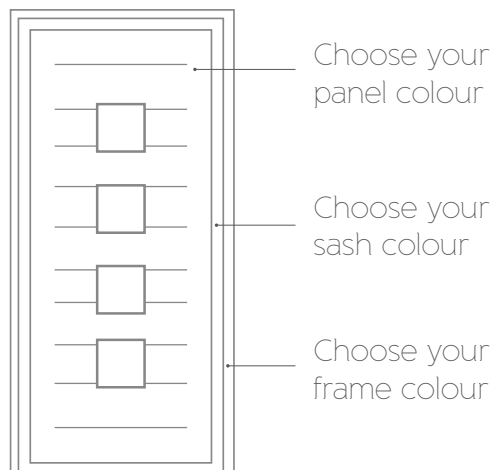

Ranging from bright primary shades through to candy pastels and deeper earthy tones, the extensive colour palette is guaranteed to offer inspiration to homeowners and interior designers alike. Of course, the usual favourites of black, white and all of the popular metallic shades in between are also on offer.

Additionally, different colours can be selected on the frame, sash and the panel, meaning that it's easy to create your own unique look.

A dual colour option is also available, so your chosen exterior colour(s) can complement the building style, while the interior can blend in or contrast with your internal colour scheme.

Don't be afraid to go for a bold hue that makes your entranceway pop. Or, for a more subtle look, a more conservative colour will complement most interiors. Popular combinations include a vibrant red or blue door paired with white frame for a friendly high-contrast aesthetic. Or for a fresh seaside feel, a light and dark blue juxtaposition works wonderfully. And if it's a classic contrast you're seeking, nothing beats a timeless black and white pairing.

Many of our RAL colours also come with the option of a matt, satin or gloss finish, giving you plenty of choice to make a great first impression.

Panel Option: SE 01
Door Colour: Mint
Green - 6029M
Frame Colour: Hipca
White - 9910G